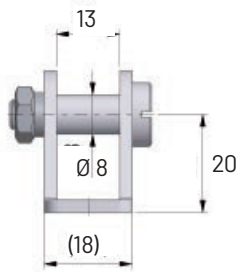

## Bearing shoe

**Material** Steel blue galvanized  
**Optional** Stainless steel W.1.4404 / AISI 316 (V4)

BC 01 / BC 01 V4

BC 04 / BC 04 V4