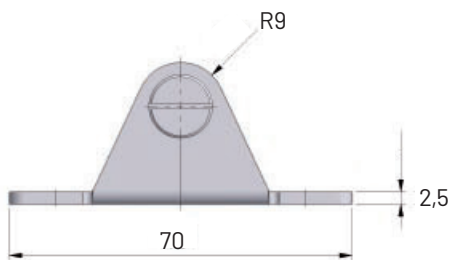

## Bearing shoe

**Material** Steel blue galvanized  
**Optional** Stainless steel W.1.4404 / AISI 316 (V4)

BC 01 / BC 01 V4

BC 04 / BC 04 V4