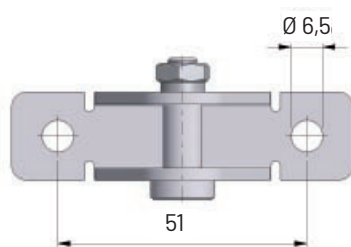

## Bearing shoe

**Material** Steel blue galvanized  
**Optional** Stainless steel W.1.4404 / AISI 316 (V4)

BC 01 / BC 01 V4

BC 04 / BC 04 V4